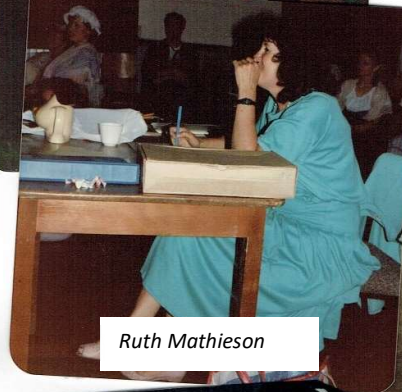

Jodi Rimmer, Sarah Mathieson